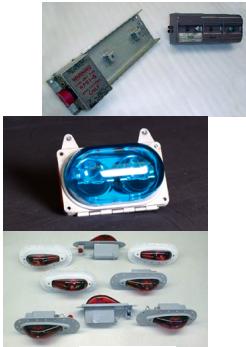

## Accessories

Soundair Aviation Services' accessory department has honed a very specialized skill set related to the repair and overhaul of a host of interior and exterior products including aircraft lighting, chargers, latch assemblies, switches, transmitters and multiple other accessory products. We currently offer innovative solutions through DER repairs and PMA replacement parts designed to increase reliability and lower your operating costs. Have a part that is giving you problems? Our dedicated team is ready to work with you to develop component repair capabilities and provide you with the quality and service you expect.

### Types of Parts:

- Return to Seat Panels
- Electronic Ballasts
- Cockpit Lighting
- Overhead Bin Latches
- Landing Light Assemblies
- Anti-Collision Lights
- Strobes Lights
- Florescent Overhead Lighting