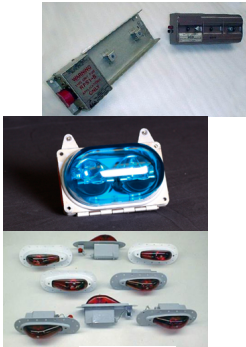

Accessories

Soundair Aviation Services' accessory department has honed a very specialized skill set related to the repair and overhaul of a host of interior and exterior products including aircraft lighting, chargers, latch assemblies, switches, transmitters and multiple other accessory products. We currently offer innovative solutions through DER repairs and PMA replacement parts designed to increase reliability and lower your operating costs. Have a part that is giving you problems? Our dedicated team is ready to work with you to develop component repair capabilities and provide you with the quality and service you expect.

Applicable Aircraft:

- Airbus
- Boeing
- Embraer
- McDonnell Douglas
- Bombardier

Types of Parts:

- Return to Seat Panels
- Electronic Ballasts
- Cockpit Lighting
- Overhead Bin Latches
- Landing Light Assemblies
- Anti-Collision Lights
- Strobes Lights
- Florescent Overhead Lighting